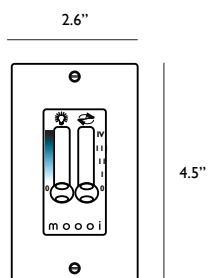

Mistral is ment for indoor use, when installing under a porch at outdoor conditions warranty will be void.

m o o o i[®]

Packaging

H	52 cm 20"	H	35 cm 13.8"
W	52 cm 20"	W	55 cm 21.7"
D	32 cm 12.6"	D	55 cm 21.7"

Colli 1/2: fan	Colli 2/2: shade
Product weight: 4 KG 8.8 lb	Product weight: 1,1 KG 2.43 lb
With packaging: 5 KG 11 lb	With packaging: 1,6 KG 3.5 lb

Cleaning Instructions

Mistral should be cleaned regularly with a dry cloth or feather duster to prevent a build up of dust. For more stubborn stains use a familiar stain remover that does not contain bleach. Please ensure the light is not connected to a mains whilst cleaning is in progress. Always read the label of any cleaning products you wish to use on or near any item from the Moooi collection.

Main dimensions

Remote Control
(black)

Wall control
(white, cULus version only)