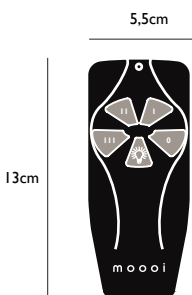

Mistral is ment for indoor use, when installing under a porch at outdoor conditions warranty will be void.

m o o o i[®]

Packaging

H	52 cm 20"	H	35 cm 13.8"
W	52 cm 20"	W	55 cm 21.7"
D	32 cm 12.6"	D	55 cm 21.7"

Colli 1/2: fan	Colli 2/2: shade
Product weight: 4 KG 8.8 lb	Product weight: 1,1 KG 2.43 lb
With packaging: 5 KG 11 lb	With packaging: 1,6 KG 3.5 lb

Cleaning Instructions

Mistral should be cleaned regularly with a dry cloth or feather duster to prevent a build up of dust. For more stubborn stains use a familiar stain remover that does not contain bleach. Please ensure the light is not connected to a mains whilst cleaning is in progress. Always read the label of any cleaning products you wish to use on or near any item from the Moooi collection.

Main dimensions

Remote Control
(black)

Wall control
(white, cULus version only)