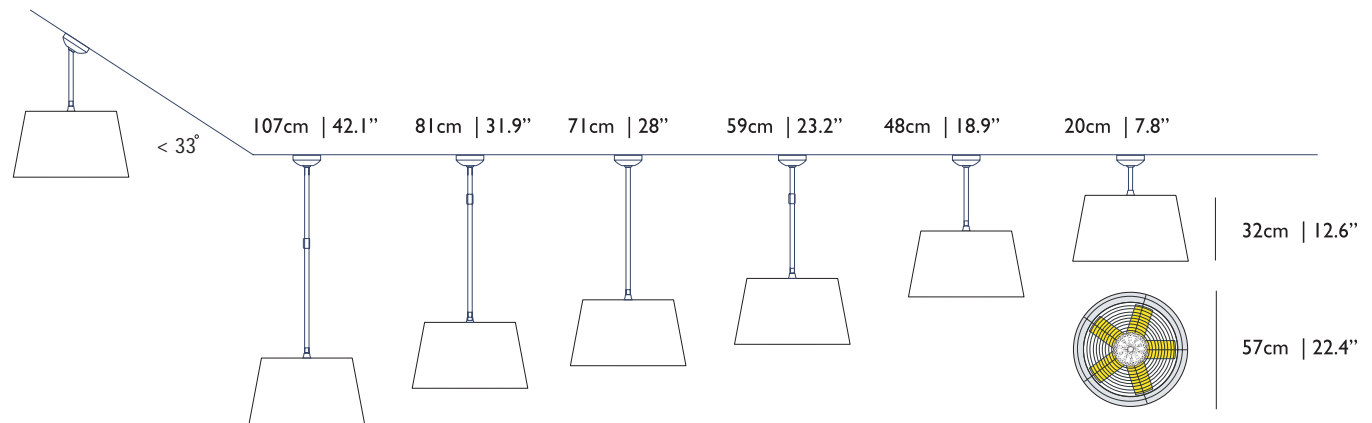

Mistral is ment for indoor use, when installing under a porch at outdoor conditions warranty will be void.

m o o o i[®]

Packaging

H	52 cm 20"	H	35 cm 13.8"
W	52 cm 20"	W	55 cm 21.7"
D	32 cm 12.6"	D	55 cm 21.7"

Main dimensions

Remote Control
(black)

Wall control
(white, cULus version only)