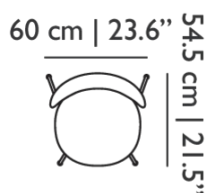

## Dimensions

## Product

**WIDTH** 56cm | 22"  
**HEIGHT** 84cm | 33.1"  
**DEPTH** 54.5cm | 21.5"  
**WEIGHT NETTO** 5.2kg | 11.46lbs

### SEAT HEIGHT

46cm | 18.1"