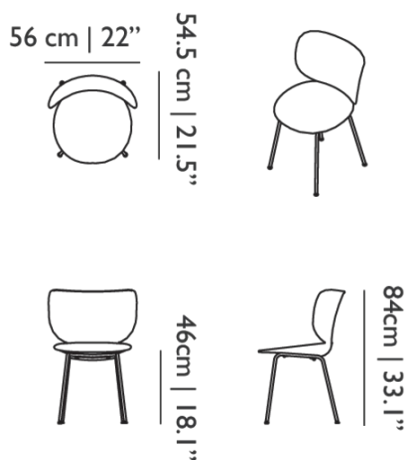

### Dimensions

56 cm | 22"

54.5 cm | 21.5"

46 cm | 18.1"

84 cm | 33.1"

### Product

**WIDTH** 56cm | 22"

**HEIGHT** 84cm | 33.1"

**DEPTH** 54.5cm | 21.5"

**WEIGHT NETTO** 5.2kg | 11.46lbs

#### SEAT HEIGHT

46cm | 18.1"

## Product

**WIDTH** 56cm | 22"  
**HEIGHT** 84cm | 33.1"  
**DEPTH** 54.5cm | 21.5"  
**WEIGHT NETTO** 5.2kg | 11.46lbs