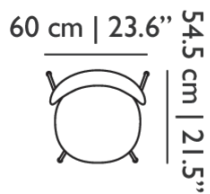

## Dimensions

### SEAT HEIGHT

46cm | 18.1"

### SEAT WIDTH

50cm | 19.7"