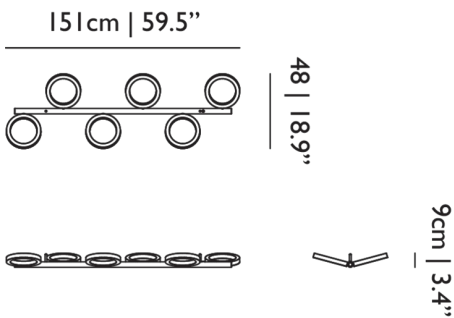

Pallana Light / 6

Dimensions

Product

WIDTH 151.5cm | 59.6"
HEIGHT 9.5cm | 3.7"
DEPTH 48.5cm | 19.1"
WEIGHT NETTO 7.5kg | 16.53lbs

Packaging

WIDTH 57cm | 22.4"
HEIGHT 22cm | 8.7"
CUBAGE 0.2m³ | 7.17ft³
LENGTH 162cm | 63.8"
WEIGHT 12.5kg | 27.56lbs

Technical UL / CE

MATERIAL

Metal tube with knitted fabric sleeve, powdercoated aluminium rings & plastic diffusers.

ENERGY LABEL

G

INSTALLATION REQUIRED

Yes

LIGHTSOURCE TYPE

LED

LIGHTSOURCE INCLUDED

Yes

NUMBER OF LIGHTSOURCES

6

INPUT VOLTAGE

120-250V

FREQUENCY

50/60

MAX POWER CONSUMPTION

58W

LIFETIME

50000 hours

CABLE COLOUR

Transparent with tinned cores

CABLE LENGTH

250cm | 98.4"

SWITCH

No

CANOPY

Pebble III in matching colour

CHROM X

0.4358