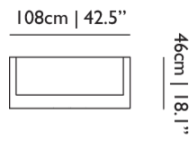

Detailing

Made from Richlite, an extremely durable and highly sustainable material made from bio resin infused paper.

Colours

Black Diamond

No Screw No Glue Cabinet / Cabinet

Dimensions

Product

WIDTH 108cm | 42.5"
HEIGHT 222cm | 87.4"
DEPTH 46cm | 18.1"
WEIGHT NETTO 60.8kg | 134.04lbs

Packaging

WIDTH 110cm | 43.3"
HEIGHT 40cm | 15.7"
CUBAGE 0.57m³ | 20.2ft³
LENGTH 130cm | 51.2"
WEIGHT 98.5kg | 217.16lbs

Technical

MATERIAL

Richlite, lacquered

TIPOVER RESTRAINT DEVICE INCLUDED

Yes
