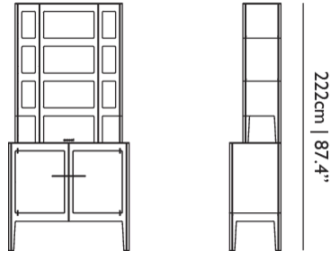

Detailing

Made from Richlite, an extremely durable and highly sustainable material made from bio resin infused paper.

Colours

Black Diamond

No Screw No Glue Cabinet / Cabinet

Dimensions

Product

WIDTH 108cm | 42.5"
HEIGHT 222cm | 87.4"
DEPTH 46cm | 18.1"
WEIGHT NETTO 60.8kg | 134.04lbs

Packaging

WIDTH 110cm | 43.3"
HEIGHT 40cm | 15.7"
CUBAGE 0.57m³ | 20.2ft³
LENGTH 130cm | 51.2"
WEIGHT 98.5kg | 217.16lbs

Technical

MATERIAL

Richlite, lacquered

TIPOVER RESTRAINT DEVICE INCLUDED

Yes
