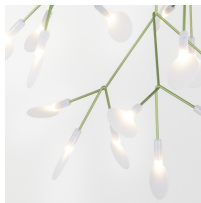

Heracleum III Suspended

BERTJAN POT | POWERED THROUGH ELECTROSANDWICH® BY MARCEL WANDERS

Inspired by the delicate beauty of the Heracleum plant, Heracleum III Suspended by Bertjan Pot is a masterful fusion of nature and technology. Slender branches light up white, leaf-shaped lenses powered with Electrosandwich® technology by Marcel Wanders. Its organic, perpetual bloom radiates elegance and innovation, making every space extraordinary.

Detailing

The Heracleum III Suspended is powered by Electrosandwich, a coating of conductive layers on the branches that creates a clean silhouette.

Colours

Green