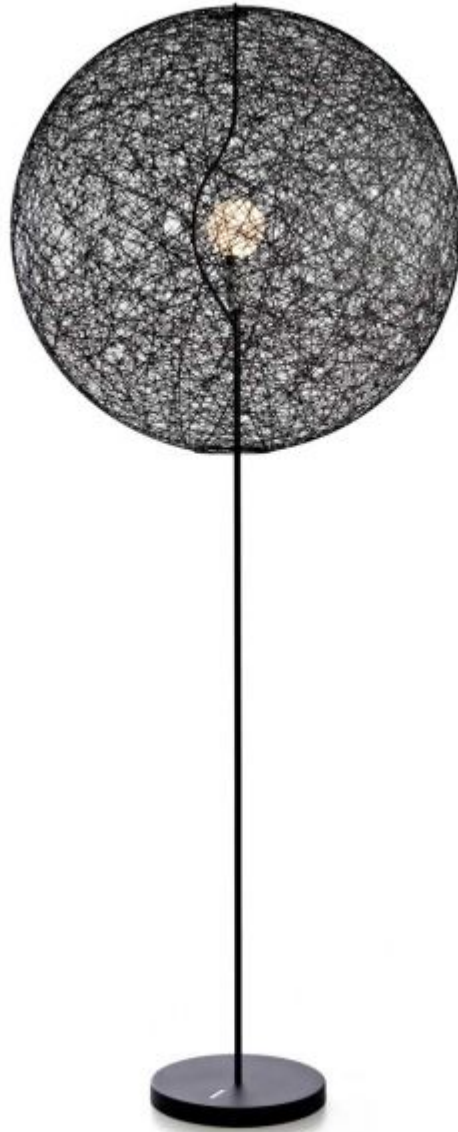

m o o o i[®]

Random Light Led Floor Lamp

by Bertjan Pot

For the first time the Random Light stops drifting and comes down to earth...literally! It's the first floor lamp available in the Random light family and the ideal 'light' solution to furnish any space.

Designer	Bertjan Pot
Year of design	2010
Material	fibreglass soaked in epoxy resin, matt chromed steel base (white), semi gloss black powder coated base (black), matt aluminium heat sink and opal glass

detailing

Touch dimmer integrated in base.

colours

White

Black

White base

Black base

technical

Colour temperature (degrees Kelvin, K) 2700K
(warm white)

Luminous flux (Lumen, lm) 636lm

medium

Power consumption 11,5W (75lm/W)

Colour temperature (degrees Kelvin, K) 2700K
(warm white)

Luminous flux (Lumen, lm) 863lm