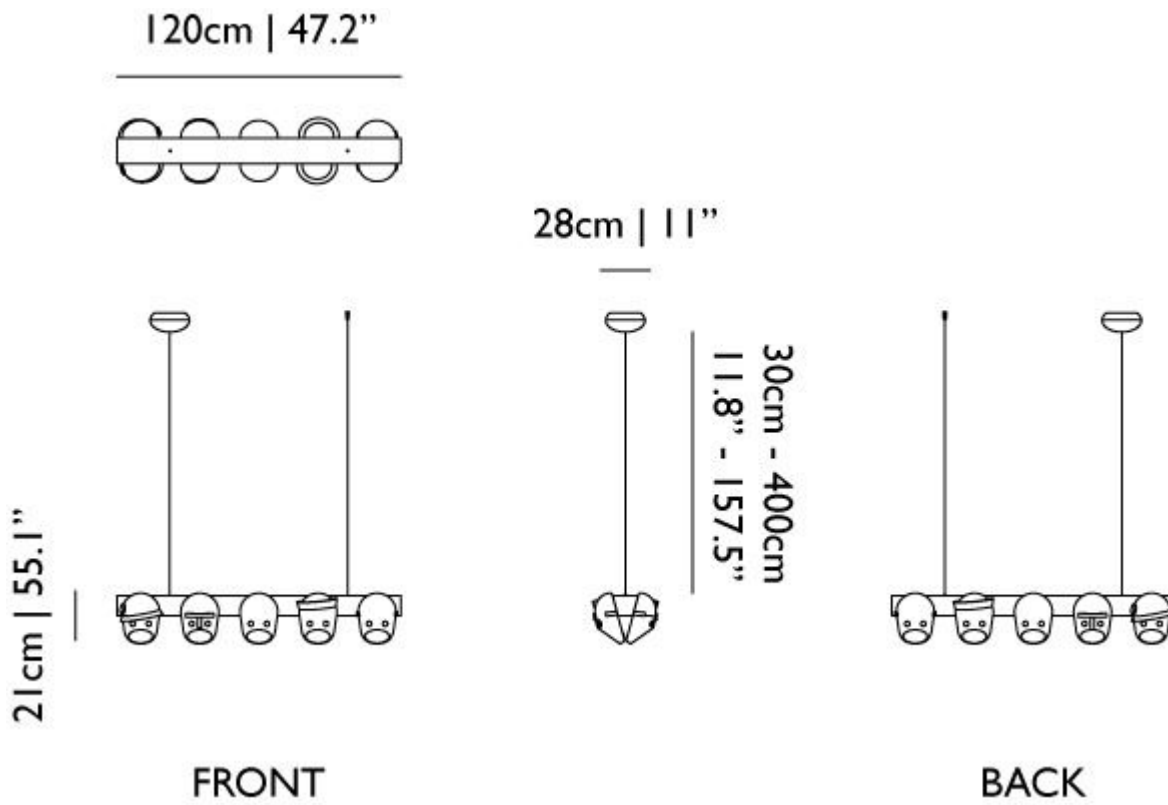

Designer

Kranen/Gille

Year of design

2019

Technical CE

Lightsource
Solid state LED

Number of lamp holders
10

Power Consumption:
MAX 52W

Colour Temperature:
2700K

Lumen:
770lm

Dimmable:
Yes, mains dimmable

m o o o i[®]

Packaging dimensions

The Party

H 33 cm | 12.99"

W 33 cm | 12.99"

L 138 | 54.33"

Total shipping weight:

15KG | 33.06lbs