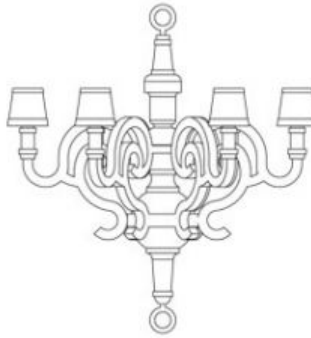

dimensions

paper chandelier L

101.5cm | 40"

90 cm | 35.4"

101.5cm | 40"

100cm | 39.4"

paper chandelier XL

155 cm | 61"

135 cm | 53.2"

155 cm | 61"

147 cm | 57.9"