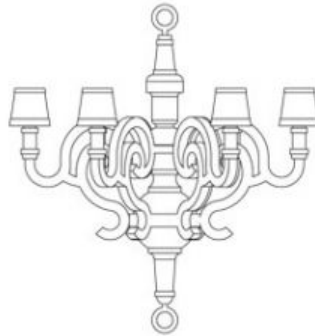

dimensions

paper chandelier L

101.5cm | 40"

90 cm | 35.4"

101.5cm | 40"

100cm | 39.4"

paper chandelier XL

155 cm | 61"

135 cm | 53.2"

155 cm | 61"

147 cm | 57.9"