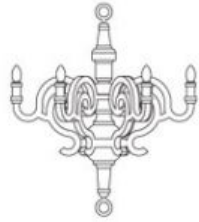

dimensions

paper chandelier L

101.5cm | 40"

90 cm | 35.4"