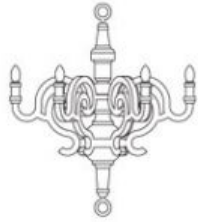

dimensions

paper chandelier L

101.5cm | 40"

90 cm | 35.4"