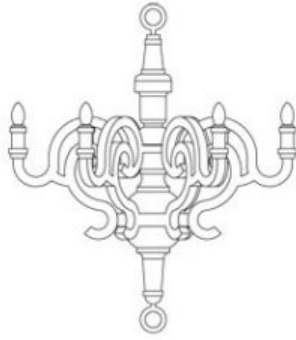

dimensions

paper chandelier L

101.5cm | 40"

90 cm | 35.4"

101.5cm | 40"

100cm | 39.4"

paper chandelier XL

155 cm | 61"

135 cm | 53.2"

155 cm | 61"

147 cm | 57.9"