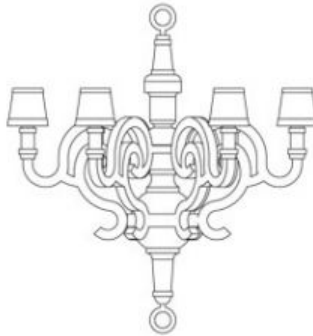

dimensions

paper chandelier L

101.5cm | 40"

90 cm | 35.4"

101.5cm | 40"

100cm | 39.4"

paper chandelier XL

155 cm | 61"

135 cm | 53.2"

155 cm | 61"

147 cm | 57.9"