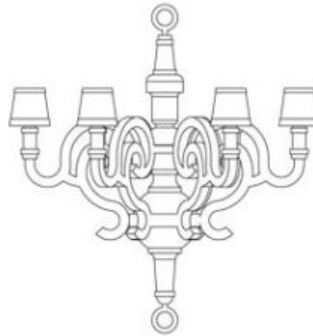

dimensions

paper chandelier L

101.5cm | 40"

90 cm | 35.4"

101.5cm | 40"

100cm | 39.4"

paper chandelier XL

155 cm | 61"

135 cm | 53.2"

155 cm | 61"

147 cm | 57.9"