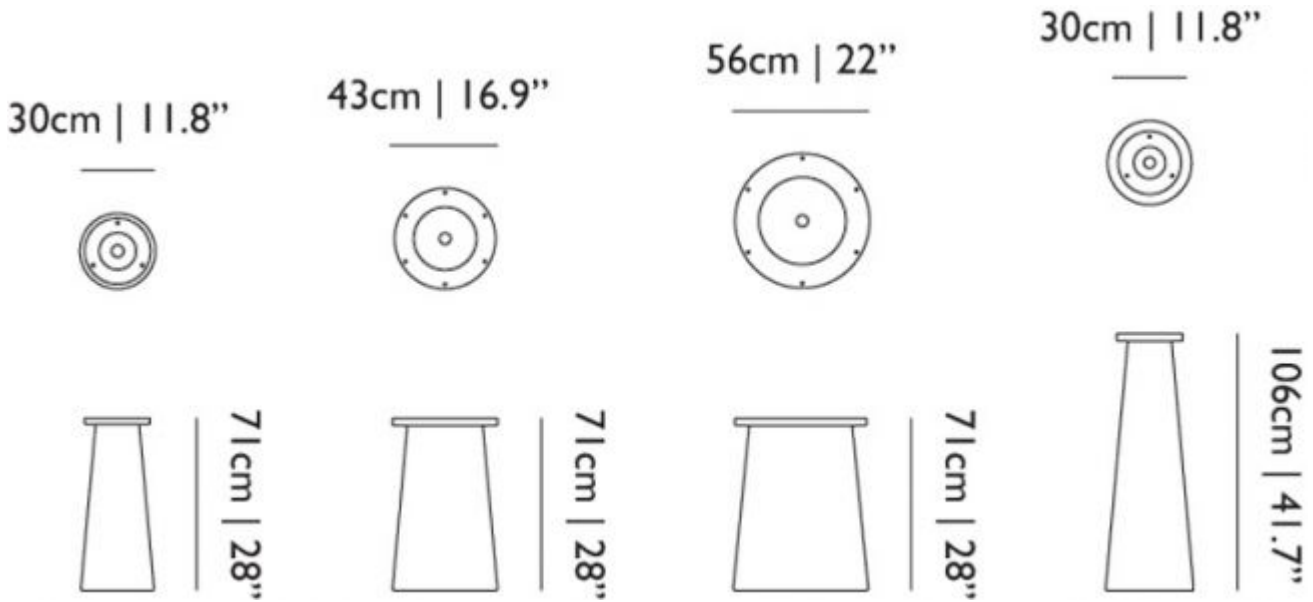

H 75 cm | 29,5"

W 45 cm | 17,7"

D 45 cm | 17,7"

Colli 1/1

Product weight:

9 KG | 19,8 lb

With packaging:

10 KG | 22 lb

m o o o i[®]

packaging

Container Oval 210 top:

H 217 cm | 85.4"

W 148 cm | 58.3"

D 10 cm | 3.9"

Colli 1/1

Product weight:

KG | lb

With packaging:

KG | lb

Container Oval 260 top:

H 266 cm | 104.7"

W 177 cm | 69.7"

D 8 cm | 3.1"

Colli 1/1

Product weight:

68 KG | 149.9 lb

With packaging:

70 KG | 154.3 lb

m o o i[®]

Dimensions

Dimensions New Antiques