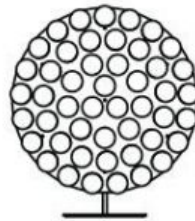

D 85 cm | 33,5"

Colli 1/1

Product weight:

10 KG | 22 lb

With packaging:

15 KG | 33,1 lb

cleaning instructions

Can be effectively cleaned using a regular household dust cloth or feather duster. Lightly dust inbetween each component when the lamps are not in use. Moooi recommends always reading the label of any cleaning products you wish to use on or near any item from the Moooi collection. For further information on how to clean this product please contact your nearest Moooi agent or dealer which can be located through our website.

m o o o i[®]

dimensions

25cm | 9,8"

73cm | 28,7"

107cm | 42,1"

82cm | 32,3"

32cm | 12,6"