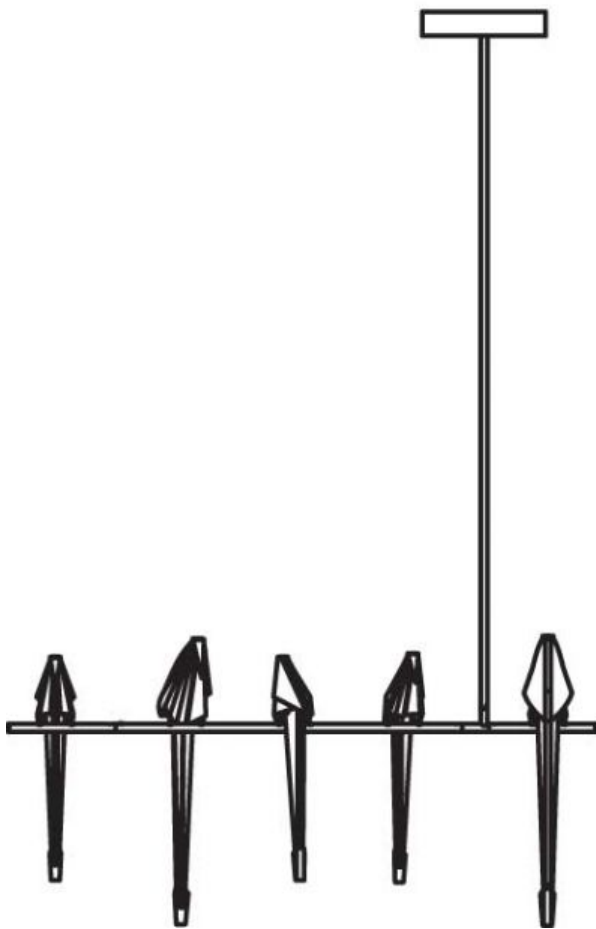

**Canopy:**  
Ø20,5cm | 8,1" x 4,2cm | 1,7" in matching brass colour.

---

### Suspension poles

You can adjust the length of the suspension pole. Enclosed there are 6 parts of suspension poles in 3 different sizes: 2x10cm (3.9"), 2x15 cm (5.9"), 2x50cm (19.6"). Total 1.5M | 4.9". Additional poles are available on special request.

## Colour

Brass

White

---

# m o o o i<sup>®</sup>

---

**dimensions**

100cm | 39.4"

---

35cm | 13.8"

---

51cm | 20.1"