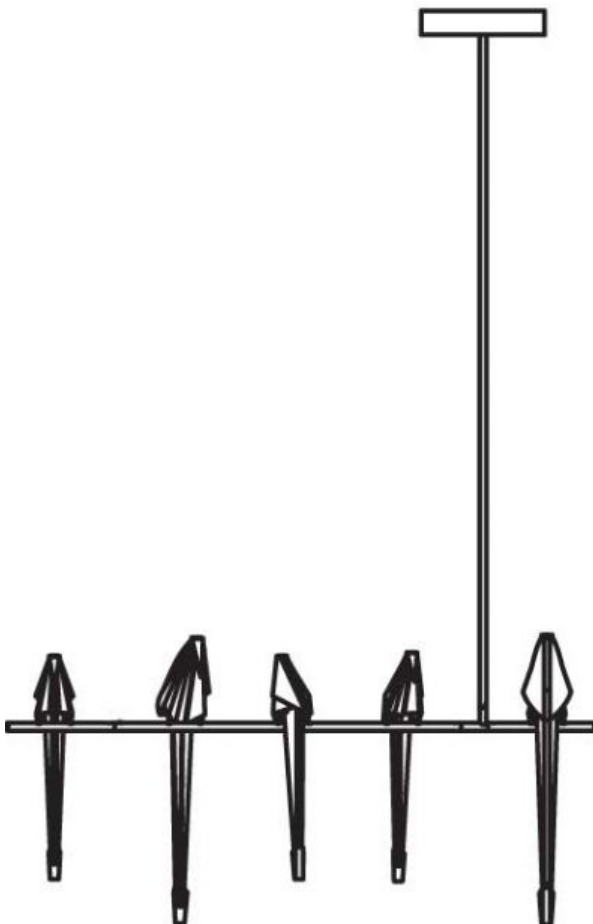

Canopy:

Ø20,5cm | 8,1" x 4,2cm | 1,7" in matching brass colour.

Recommended dimmer 0-10V dimmable

For a fluent dimming behaviour we advice a dimmer that is compatible with the following specs:

Transformer type: Electronic Low Voltage (ELV) 0-10V Dim

m o o o i[®]

Suspension Cable & Poles

Cable length

4M | 13.1ft (black) can be shortened down to 30cm | 11.8".
(10M | 32.8ft on request)

Suspension poles

You can adjust the length of the suspension pole. Enclosed there are 6 parts of suspension poles in 3 different sizes: 2x10cm (3.9"), 2x15 cm (5.9"), 2x50cm (19.6"). Total 1.5M | 4.9". Additional poles are available on special request.

Colour

Brass

White

m o o o i[®]

Packaging

H 53 cm | 21,2"
W 34 cm | 13,6"
D 115 cm | 46"

Colli 1/1

With packaging:
8 KG | 18 lb

dimensions

100cm | 39.4"

35cm | 13.8"

51cm | 20.1"
