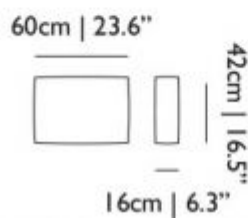

Botero Pillow B