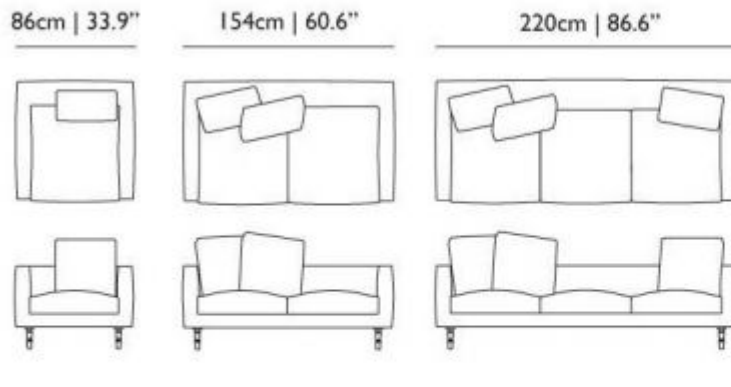

packaging

Triple Seater

H 50 cm | 19.6"
W 222 cm | 87.4"
D 90 cm | 35.4"

Colli 1

Product weight:
64 KG | 143,3 lb

With packaging:
71 KG | 156,5 lb

Double Seater

H 50 cm | 19.6"
W 156 cm | 61.4"
D 90 cm | 35.4"

Colli 1

Product weight:
49 KG | 108 lb

With packaging:
54 KG | 119 lb

Single Seater

H 50 cm | 19.6"
W 90 cm | 35.4"
D 90 cm | 35.4"

Colli 1

Product weight:
32 KG | 70,5 lb

With packaging:
36 KG | 79,4 lb

m o o o i

Dimensions

Boutique Sofa

Footstool

Toes - Heels - Pawn - Skis

Delft Blue Jumper Pillow A

Delft Blue Jumper Pillow B

Delft Blue Jumper Pillow C