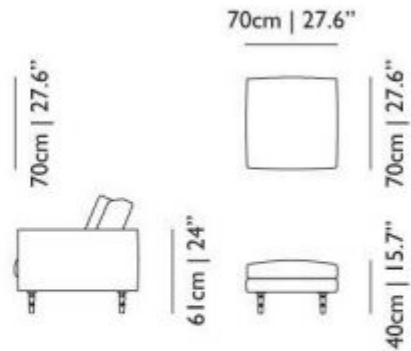

packaging

Triple Seater

H 50 cm | 19.6"
W 222 cm | 87.4"
D 90 cm | 35.4"

Colli 1

Product weight:
64 KG | 143,3 lb

With packaging:
71 KG | 156,5 lb

Double Seater

H 50 cm | 19.6"
W 156 cm | 61.4"
D 90 cm | 35.4"

Colli 1

Product weight:
49 KG | 108 lb

With packaging:
54 KG | 119 lb

Single Seater

H 50 cm | 19.6"
W 90 cm | 35.4"
D 90 cm | 35.4"

Colli 1

Product weight:
32 KG | 70,5 lb

With packaging:
36 KG | 79,4 lb

m o o o i

Dimensions

Boutique Sofa

Footstool

Toes - Heels - Pawn - Skis

Delft Blue Jumper Pillow A

Delft Blue Jumper Pillow B

Delft Blue Jumper Pillow C