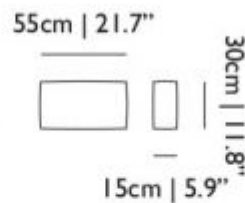

packaging

Triple Seater

H 50 cm | 19.6"
W 222 cm | 87.4"
D 90 cm | 35.4"

Colli 1

Product weight:
64 KG | 143,3 lb

With packaging:
71 KG | 156,5 lb

Double Seater

H 50 cm | 19.6"
W 156 cm | 61.4"
D 90 cm | 35.4"

Colli 1

Product weight:
49 KG | 108 lb

With packaging:
54 KG | 119 lb

Single Seater

H 50 cm | 19.6"
W 90 cm | 35.4"
D 90 cm | 35.4"

Colli 1

Product weight:
32 KG | 70,5 lb

With packaging:
36 KG | 79,4 lb

m o o o i

Dimensions

Boutique Sofa

Footstool

Toes - Heels - Pawn - Skis

Delft Blue Jumper Pillow A

Delft Blue Jumper Pillow B

Delft Blue Jumper Pillow C