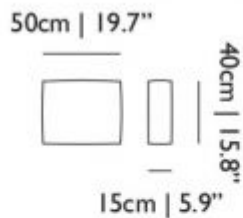

packaging

Triple Seater

H 50 cm | 19.6"
W 222 cm | 87.4"
D 90 cm | 35.4"

Colli 1

Product weight:
64 KG | 143,3 lb

With packaging:
71 KG | 156,5 lb

Double Seater

H 50 cm | 19.6"
W 156 cm | 61.4"
D 90 cm | 35.4"

Colli 1

Product weight:
49 KG | 108 lb

With packaging:
54 KG | 119 lb

Single Seater

H 50 cm | 19.6"
W 90 cm | 35.4"
D 90 cm | 35.4"

Colli 1

Product weight:
32 KG | 70,5 lb

With packaging:
36 KG | 79,4 lb

m o o o i

Dimensions

Boutique Sofa

Footstool

Toes - Heels - Pawn - Skis

Delft Blue Jumper Pillow A

Delft Blue Jumper Pillow B

Delft Blue Jumper Pillow C