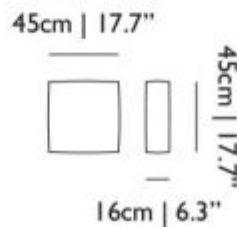

Standard Boutique Pillow