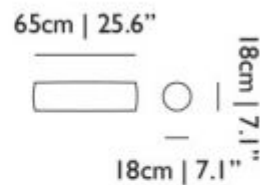

packaging

Triple Seater

H 50 cm | 19.6"
W 222 cm | 87.4"
D 90 cm | 35.4"

Colli 1

Product weight:
64 KG | 143,3 lb

With packaging:
71 KG | 156,5 lb

Double Seater

H 50 cm | 19.6"
W 156 cm | 61.4"
D 90 cm | 35.4"

Colli 1

Product weight:
49 KG | 108 lb

With packaging:
54 KG | 119 lb

Single Seater

H 50 cm | 19.6"
W 90 cm | 35.4"
D 90 cm | 35.4"

Colli 1

Product weight:
32 KG | 70,5 lb

With packaging:
36 KG | 79,4 lb

m o o o i

Dimensions

Boutique Sofa

Footstool

Toes - Heels - Pawn - Skis

Delft Blue Jumper Pillow A

Delft Blue Jumper Pillow B

Delft Blue Jumper Pillow C