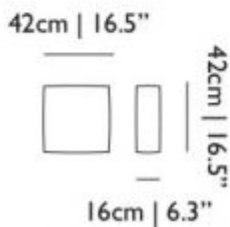

Horizons & Botero Pillow A