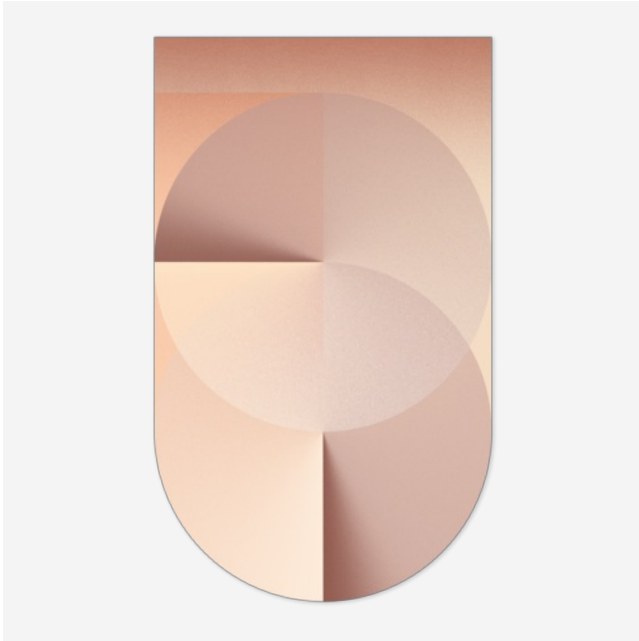

m o o o i

Colour Dial Carpet

RIVE ROSHAN

The Colour Dial carpet collection by Rive Roshan depicts time and movement caught in a coloured surface. Layering, sweeping, and blending between tones and shades, the designs are created from geometric forms. The carpets are inspired by Rive Roshan's Colour Dial Tables: abstract sundials that convey a notion of time through projections of different tones on the floor. An interaction between light and colour. The collection's transitioning colours are inspired by tones and effects found in natural materials.

Detailing

The Colour Dial carpets capture the transitioning between light and colour. It's time and movement caught in a coloured surface.

Colours

Copper

Indigo

Oxide

Sand

Colour Dial Carpet / Angular Composition 200x267

Technical

MATERIAL

Pile: 100 % PAI Backing: PP Woven Textile backing

Colour Dial Carpet / Arc 180x300

Product

WIDTH 180cm | 70.9"
HEIGHT 300cm | 118.1"
DEPTH 1cm | 0.4"
WEIGHT NETTO 15kg | 33.07lbs

Packaging

WIDTH 25cm | 9.8"
HEIGHT 180cm | 70.9"
CUBAGE 0.11m³ | 3.97ft³
LENGTH 25cm | 9.8"
WEIGHT 16kg | 35.27lbs

Technical

MATERIAL

Pile: 100 % PAI Backing: PP Woven Textile backing

Colour Dial Carpet / Round 250