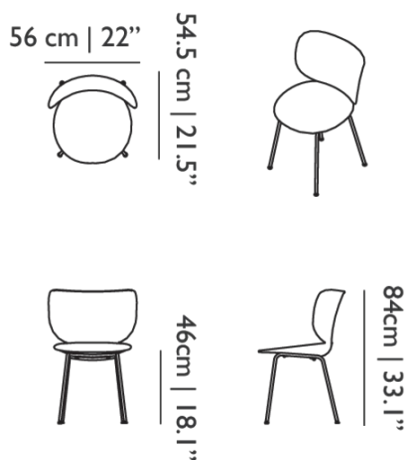

Product

WIDTH 56cm | 22"

HEIGHT 84cm | 33.1"

DEPTH 54.5cm | 21.5"

WEIGHT NETTO 5.2kg | 11.46lbs

Packaging

WIDTH 70.5cm | 27.8"

HEIGHT 60.5cm | 23.8"

COMPLIANCE

CE, OEKO-TEX

SEAT DEPTH

45cm | 17.7"

SEAT HEIGHT

46cm | 18.1"

SEAT WIDTH

50cm | 19.7"

Hana Chairs Un-Upholstered Set of 2 / Non-Stackable Chrome Legs

Dimensions

Product

WIDTH 56cm | 22"
HEIGHT 84cm | 33.1"
DEPTH 54.5cm | 21.5"
WEIGHT NETTO 5.2kg | 11.46lbs

Packaging

WIDTH 70.5cm | 27.8"
HEIGHT 60.5cm | 23.8"
CUBAGE 0.28m³ | 9.79ft³
LENGTH 65cm | 25.6"
WEIGHT 16kg | 35.27lbs

Dimensions

Product

WIDTH 60cm | 23.6"

HEIGHT 84cm | 33.1"

DEPTH 54.5cm | 21.5"

WEIGHT NETTO 5.7kg | 12.57lbs

Packaging

WIDTH 62.5cm | 24.6"