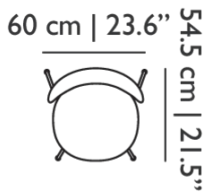

Hana Chairs Un-Upholstered Set of 2 / Non-Stackable Chrome Legs

Dimensions

Product

WIDTH 56cm | 22"
HEIGHT 84cm | 33.1"
DEPTH 54.5cm | 21.5"
WEIGHT NETTO 5.2kg | 11.46lbs

Packaging

WIDTH 70.5cm | 27.8"
HEIGHT 60.5cm | 23.8"
CUBAGE 0.28m³ | 9.79ft³
LENGTH 65cm | 25.6"
WEIGHT 16kg | 35.27lbs

45cm | 17.7"

SEAT HEIGHT

46cm | 18.1"

SEAT WIDTH

50cm | 19.7"

Hana Chairs Un-Upholstered Set of 2 / Stackable Black Legs

Dimensions

Product

WIDTH 60cm | 23.6"
HEIGHT 84cm | 33.1"
DEPTH 54.5cm | 21.5"
WEIGHT NETTO 5.7kg | 12.57lbs

Packaging

WIDTH 62.5cm | 24.6"
HEIGHT 58.5cm | 23"
CUBAGE 0.26m³ | 9.04ft³
LENGTH 70cm | 27.6"
WEIGHT 11.4kg | 25.13lbs

Dimensions

Product

WIDTH 60cm | 23.6"

HEIGHT 84cm | 33.1"

DEPTH 54.5cm | 21.5"

WEIGHT NETTO 5.7kg | 12.57lbs

Packaging

WIDTH 62.5cm | 24.6"