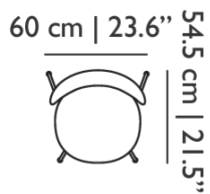

WIDTH 60cm | 23.6"
HEIGHT 84cm | 33.1"
DEPTH 54.5cm | 21.5"
WEIGHT NETTO 5.7kg | 12.57lbs

Packaging

WIDTH 62.5cm | 24.6"
HEIGHT 58.5cm | 23"
CUBAGE 0.26m³ | 9.04ft³
LENGTH 70cm | 27.6"
WEIGHT 11.4kg | 25.13lbs

45cm | 17.7"

SEAT HEIGHT

46cm | 18.1"

SEAT WIDTH

50cm | 19.7"

STACKABLE

Yes, max 5 high

Hana Chairs Un-Upholstered Set of 2 / Stackable Chrome Legs

Dimensions

Product

WIDTH 60cm | 23.6"

HEIGHT 84cm | 33.1"

DEPTH 54.5cm | 21.5"

WEIGHT NETTO 5.7kg | 12.57lbs

Packaging

WIDTH 62.5cm | 24.6"

HEIGHT 58.5cm | 23"

CUBAGE 0.26m³ | 9.04ft³

LENGTH 70cm | 27.6"

WEIGHT 11.4kg | 25.13lbs

Technical

ADDITIONAL

the price you see is per box containing 2 pieces.

MATERIAL