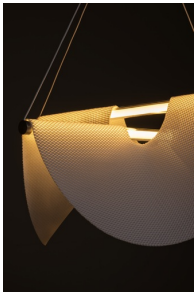

Detailing

Shaped by gravity, the 3D-knitted polyester fabric rests on a minimal frame of two glass tubes encapsulating LED lights.

Colours

Drape Light