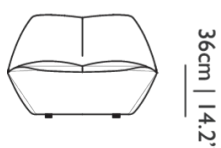

Detailing

Connect the chairs in a line, u-shape, circle, etc. Endless combinations for a chair that adapts to your space effortlessly.

Colours

CAT IV

Divina 3, 623

Kiss Lounge Chair

Dimensions

106cm | 41.7"

Product

WIDTH 106cm | 41.7"

HEIGHT 74cm | 29.1"

DEPTH 96cm | 37.8"

WEIGHT NETTO 20kg |
44.09lbs

Packaging

WIDTH 101cm | 39.8"

HEIGHT 83cm | 32.7"

CUBAGE 1.01m³ | 35.82ft³

LENGTH 121cm | 47.6"

WEIGHT 32.5kg | 71.65lbs

Technical

MATERIAL

Wooden frame, foam

SEAT DEPTH

58cm | 22.8"

SEAT HEIGHT

39cm | 15.4"

SEAT WIDTH

106cm | 41.7"

WEIGHT CAPACITY

110kg | 242.51lbs

SEAT DEPTH 2

49cm | 19.3"