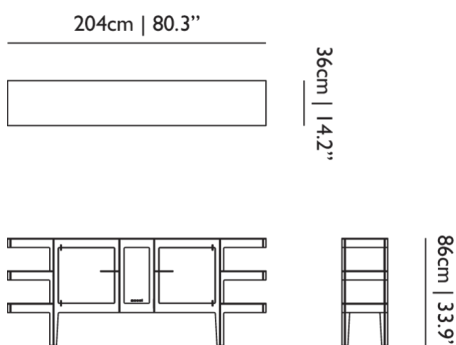

Detailing

Made from Richlite, an extremely durable and highly sustainable material made from bio resin infused paper.

Colours

Black Diamond

No Screw No Glue Buffet / Buffet

Dimensions

Product

WIDTH 204cm | 80.3"
HEIGHT 86cm | 33.9"
DEPTH 36cm | 14.2"
WEIGHT NETTO 36.1kg | 79.59lbs

Packaging

WIDTH 91.6cm | 36.1"
HEIGHT 20.6cm | 8.1"
CUBAGE 0.4m³ | 13.97ft³
LENGTH 209.7cm | 82.6"
WEIGHT 61.5kg | 135.58lbs

Technical

MATERIAL

Richlite, lacquered
