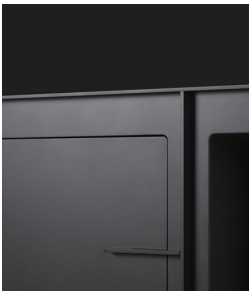

No Screw No Glue Buffet

JOOST VAN BLEISWIJK

No Screw No Glue Buffet by Joost van Bleiswijk is a celebration of crafting and timeless design. It evokes a distinct satisfaction when creating something with your own hands. As its name implies, No Screw No Glue is put together without needing screws, glue, or tools. You slide the elements together to give the buffet shape. No Screw No Glue is made from Richlite. An eco-conscious, durable, and sustainable material made from recycled paper, responsibly harvested trees, and EcoBind resin. No Screw No Glue is high-impact resistant, so you can build to last.

Detailing

Made from Richlite, an extremely durable and highly sustainable material made from bio resin infused paper.

Colours

Black Diamond

No Screw No Glue Buffet / Buffet

Dimensions

Product

WIDTH 204cm | 80.3"
HEIGHT 86cm | 33.9"
DEPTH 36cm | 14.2"
WEIGHT NETTO 36.1kg | 79.59lbs