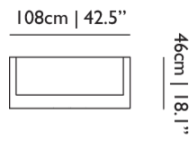

## Dimensions

## Product

**WIDTH** 108cm | 42.5"  
**HEIGHT** 222cm | 87.4"  
**DEPTH** 46cm | 18.1"  
**WEIGHT NETTO** 60.8kg | 134.04lbs

## Packaging

**WIDTH** 110cm | 43.3"  
**HEIGHT** 40cm | 15.7"  
**CUBAGE** 0.57m<sup>3</sup> | 20.2ft<sup>3</sup>  
**LENGTH** 130cm | 51.2"  
**WEIGHT** 98.5kg | 217.16lbs

---