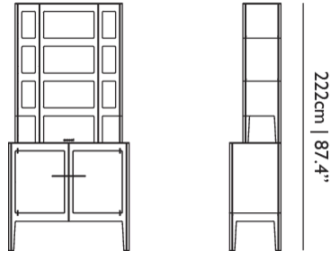

## Dimensions

## Product

**WIDTH** 108cm | 42.5"  
**HEIGHT** 222cm | 87.4"  
**DEPTH** 46cm | 18.1"  
**WEIGHT NETTO** 60.8kg | 134.04lbs

## Packaging

**WIDTH** 110cm | 43.3"  
**HEIGHT** 40cm | 15.7"  
**CUBAGE** 0.57m<sup>3</sup> | 20.2ft<sup>3</sup>  
**LENGTH** 130cm | 51.2"  
**WEIGHT** 98.5kg | 217.16lbs

---